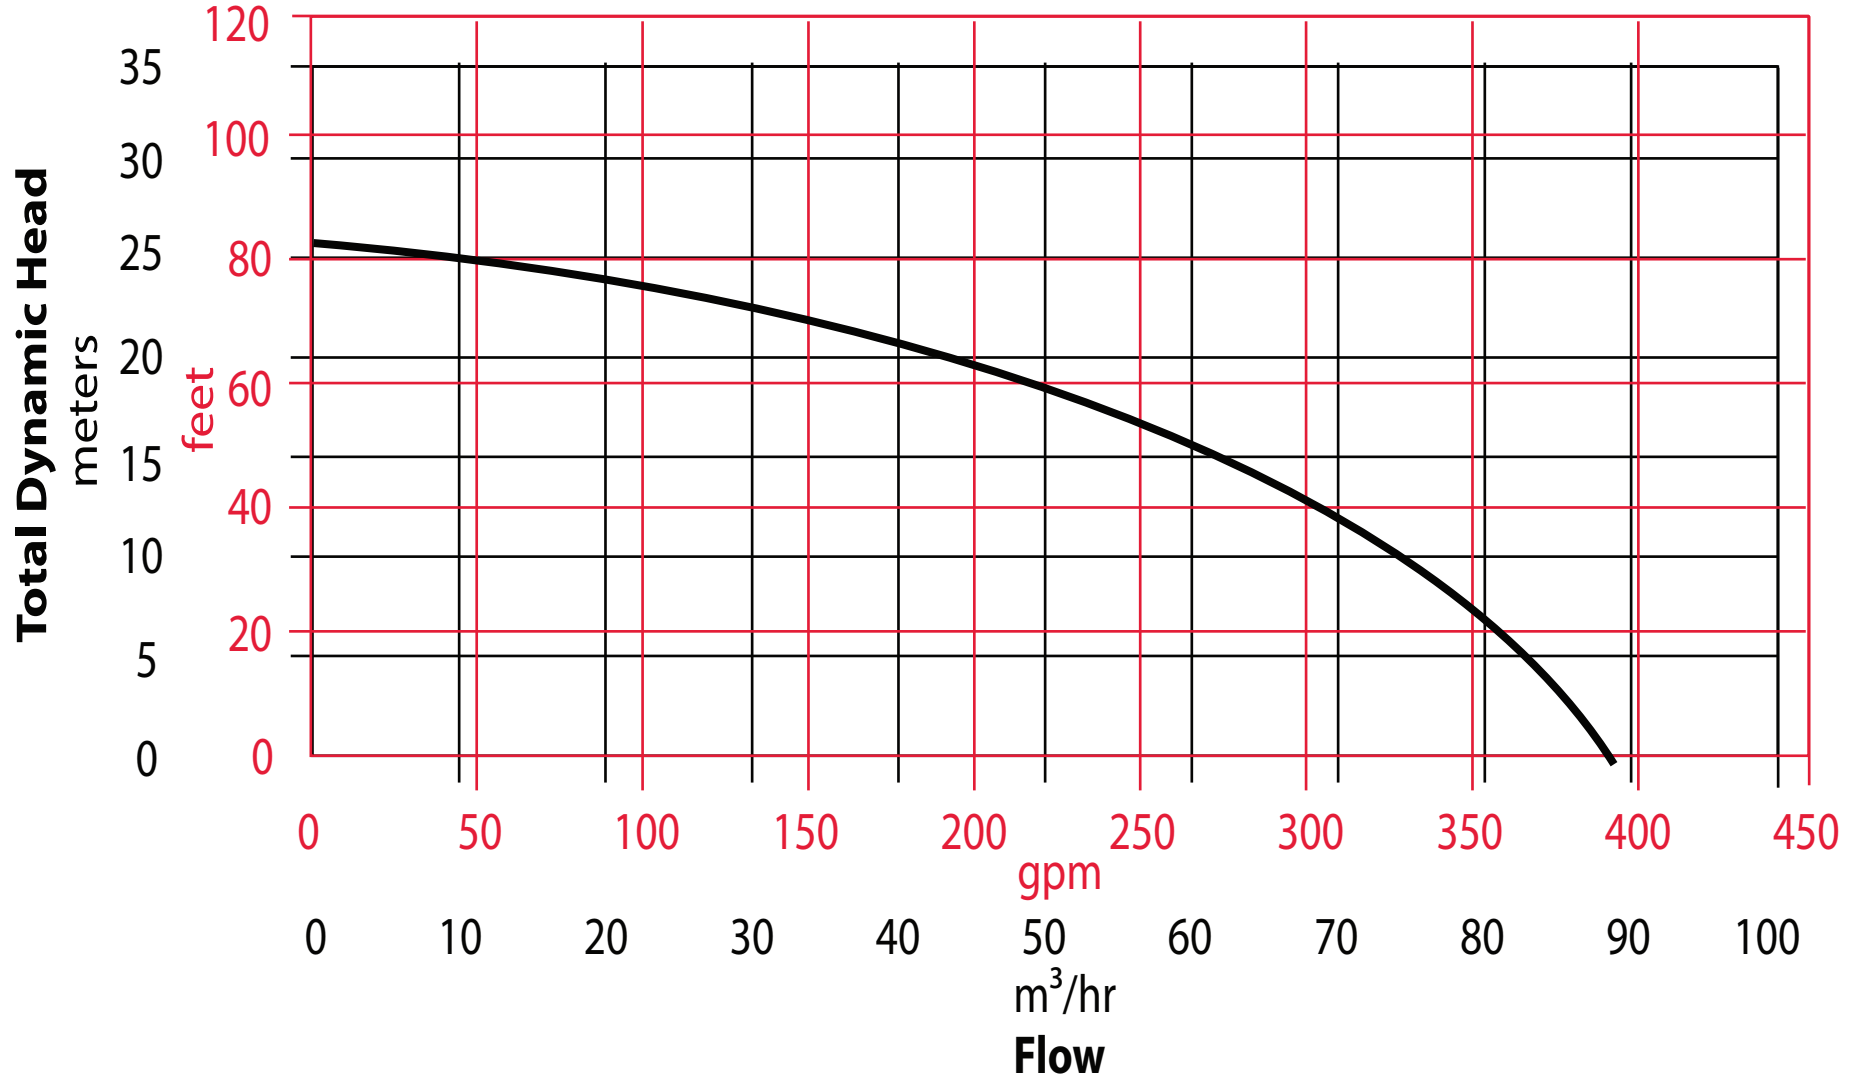

# Performance Curve

Company: GLOBAL PUMP  
Name: 2013 CATALOG CURVE  
12/30/13

GLOBAL PUMP  
Catalog: GLOBAL1, Vers 1  
Wellpoint 6GSPWP

Size: 6GSPWP  
Max. Pump Speed: 360 rpm  
Displacement:  
1.35 gal/stroke (5.11 liters/stroke)